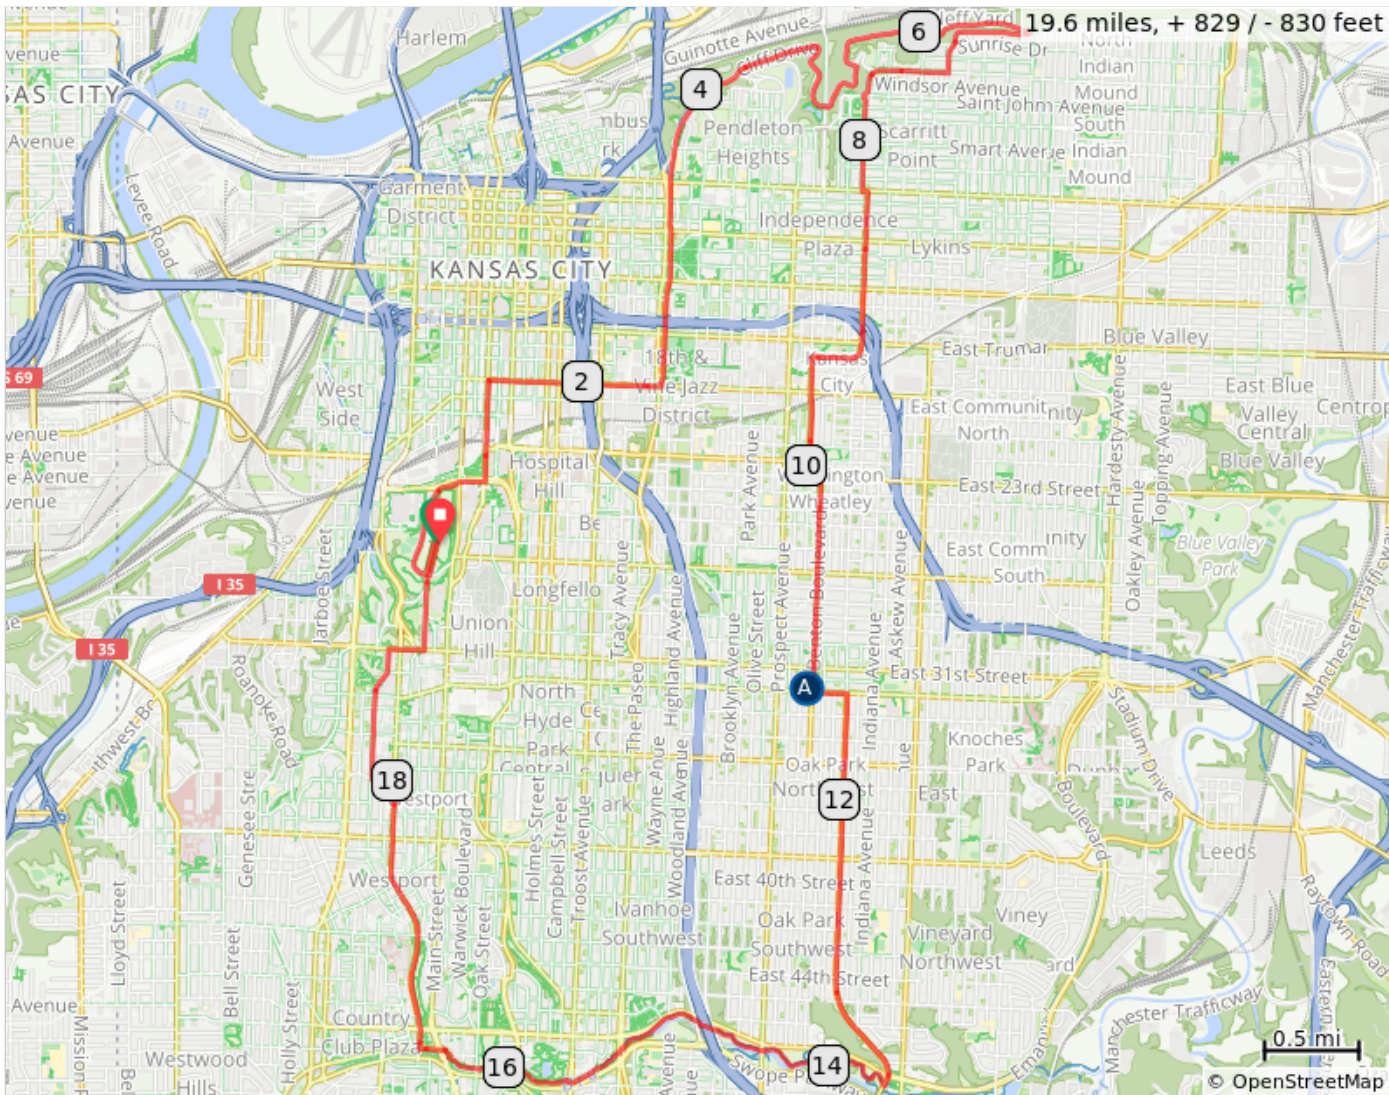

2020 tour de HOPE 20 mile route

A. The Hope Center

2020 tour de HOPE 20 mile route

Num	Dist	Prev	Type	Note	Next
1.	0.0	0.0	📍	Start of route	0.2
2.	0.2	0.2	➔	R onto Kessler Rd	0.5
3.	0.7	0.5	➔	Slight R onto W Pershing Rd	0.2
4.	1.0	0.2	➡	L onto Grand Blvd	0.5
5.	1.5	0.5	➔	R onto E 18 St/E 18th St	0.9
6.	2.4	0.9	➡	L onto The Paseo	0.3
7.	2.7	0.3	➔	Slight R to stay on The Paseo	1.2
8.	4.0	1.2	⬆	Continue onto Cliff Dr/Cliff Drive Scenic Byway	1.4
9.	5.4	1.4	➡	L to stay on Cliff Dr	1.2
10.	6.6	1.2	➔	Sharp R onto Gladstone Blvd	0.6
11.	7.2	0.6	➔	R to stay on Gladstone Blvd	0.5

7.2 miles. +332/-285 feet

Num	Dist	Prev	Type	Note	Next
12.	7.7	0.5	⬆	At the traffic circle, take the 2nd exit onto Benton Blvd	1.4
13.	9.1	1.4	➡	Go Straight and becomes Benton Plaza	0.3
14.	9.4	0.3	➡	L onto Benton Blvd	0.6
15.	10.0	0.6	➡	L onto E 23rd St	0.1
16.	10.1	0.1	➔	R onto Benton Blvd	1.1
17.	11.2	1.1	➡	L onto Linwood Blvd	0.2
18.	11.4	0.2	➔	R onto Benton Blvd	2.2
19.	13.6	2.2	➔	R	0.1
20.	13.7	0.1	➔	R	0.4
21.	14.1	0.4	⬆	Continue straight onto Brush Creek Blvd	0.3

6.9 miles. +198/-411 feet

Num	Dist	Prev	Type	Note	Next
22.	14.4	0.3	➡	Slight L	0.2
23.	14.6	0.2	➡	L	0.5
24.	15.1	0.5	⬆	Continue onto Brush Creek Trail	1.3
25.	16.3	1.3	➔	Slight R toward Ward Pkwy	0.1
26.	16.4	0.1	⬆	Continue onto Ward Pkwy	0.1
27.	16.6	0.1	➔	R onto Baltimore Ave/J C Nichols Pkwy	0.6
28.	17.2	0.6	⬆	Continue onto Broadway Blvd	0.9
29.	18.0	0.9	➡	L onto Valentine Rd	0.1
30.	18.1	0.1	➔	R onto Pennsylvania Ave	0.7
31.	18.8	0.7	➔	R onto W 31st St	0.2
32.	19.0	0.2	➡	L onto Wyandotte St	0.4

4.9 miles. +287/-97 feet

Num	Dist	Prev	Type	Note	Next
33.	19.4	0.4	➔	Slight R onto Liberty Memorial Mall	0.2
34.	19.6	0.2	📍	End of route	0.0

0.6 miles. +0/-3 feet