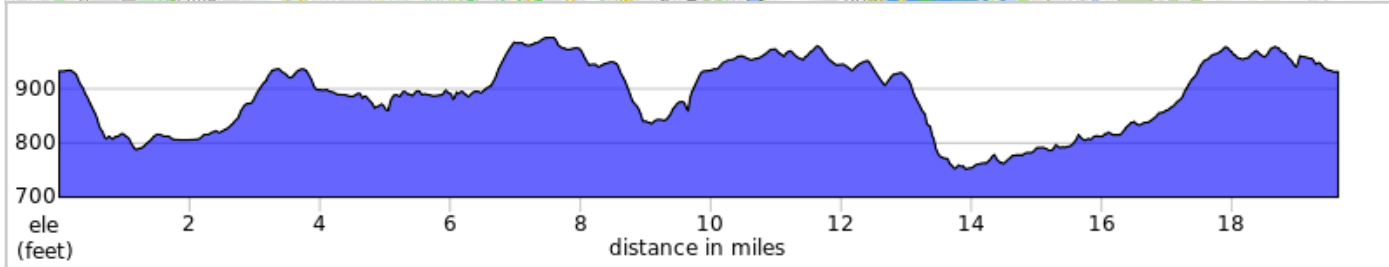

2020 tour de HOPE 20 mile route

A. The Hope Center

2020 tour de HOPE 20 mile route

Num	Dist	Prev	Type	Note	Next
1.	0.0	0.0	📍	Start of route	0.2
2.	0.2	0.2	➔	R onto Kessler Rd	0.5
3.	0.7	0.5	➔	Slight R onto W Pershing Rd	0.2
4.	1.0	0.2	➡	L onto Grand Blvd	0.5
5.	1.5	0.5	➔	R onto E 18 St/E 18th St	0.9
6.	2.4	0.9	➡	L onto The Paseo	0.3
7.	2.7	0.3	➔	Slight R to stay on The Paseo	1.2
8.	4.0	1.2	⬆	Continue onto Cliff Dr/Cliff Drive Scenic Byway	1.4
9.	5.4	1.4	➡	L to stay on Cliff Dr	1.2
10.	6.6	1.2	➔	Sharp R onto Gladstone Blvd	0.6
11.	7.2	0.6	➔	R to stay on Gladstone Blvd	0.5

7.2 miles. +332/-285 feet

Num	Dist	Prev	Type	Note	Next
12.	7.7	0.5	⬆	At the traffic circle, take the 2nd exit onto Benton Blvd	1.4
13.	9.1	1.4	➡	Go Straight and becomes Benton Plaza	0.3
14.	9.4	0.3	➡	L onto Benton Blvd	0.6
15.	10.0	0.6	➡	L onto E 23rd St	0.1
16.	10.1	0.1	➔	R onto Benton Blvd	1.1
17.	11.2	1.1	➡	L onto Linwood Blvd	0.2
18.	11.4	0.2	➔	R onto Benton Blvd	2.2
19.	13.6	2.2	➔	R	0.1
20.	13.7	0.1	➔	R	0.4
21.	14.1	0.4	⬆	Continue straight onto Brush Creek Blvd	0.3

6.9 miles. +198/-411 feet

Num	Dist	Prev	Type	Note	Next
22.	14.4	0.3	➡	Slight L	0.2
23.	14.6	0.2	➡	L	0.5
24.	15.1	0.5	⬆	Continue onto Brush Creek Trail	1.3
25.	16.3	1.3	➔	Slight R toward Ward Pkwy	0.1
26.	16.4	0.1	⬆	Continue onto Ward Pkwy	0.1
27.	16.6	0.1	➔	R onto Baltimore Ave/J C Nichols Pkwy	0.6
28.	17.2	0.6	⬆	Continue onto Broadway Blvd	0.9
29.	18.0	0.9	➡	L onto Valentine Rd	0.1
30.	18.1	0.1	➔	R onto Pennsylvania Ave	0.7
31.	18.8	0.7	➔	R onto W 31st St	0.2
32.	19.0	0.2	➡	L onto Wyandotte St	0.4

4.9 miles. +287/-97 feet

Num	Dist	Prev	Type	Note	Next
33.	19.4	0.4	➔	Slight R onto Liberty Memorial Mall	0.2
34.	19.6	0.2	📍	End of route	0.0

0.6 miles. +0/-3 feet